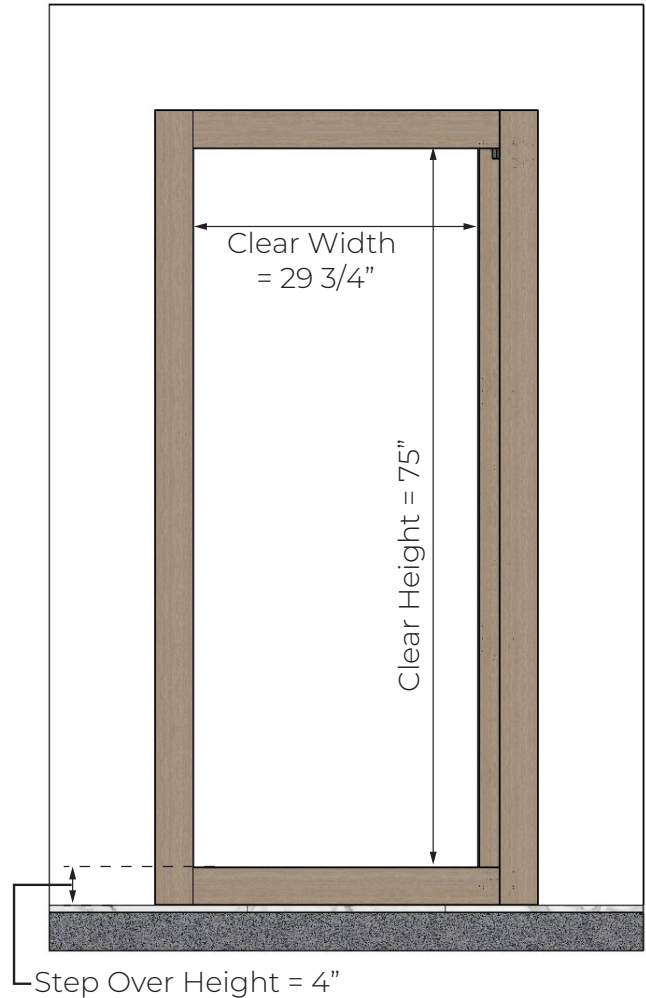

Details

- Wood Species: American Maple
- Finish: Unfinished.
- Sizing: Fits a rough opening 38" wide x 82" tall.
- Swing Direction: In-swing
- Hinge Side: Left or Right
- Face Frame Corners: Shaker

Materials

When ordering your mirror glass you should ask for 1/8" thick safety backed glass, 33" wide and 77 1/2" tall.

Additional Customization

If you require additional customization beyond what is available on our website, please contact us for availability and a no-obligation price quote.

It is also recommended to use a level on the face of the wall surrounding the opening and verify that the surfaces are flat.

NOTE: The final quality of the concealment and function of the door depends heavily on the quality of the door opening. For best results, correct any wall or floor issues before beginning your installation.

Key Dimensions

Use the following images to see the key dimensions of the product.

Front View - Closed

Front View - Open

Top View - Closed

Top View - Open