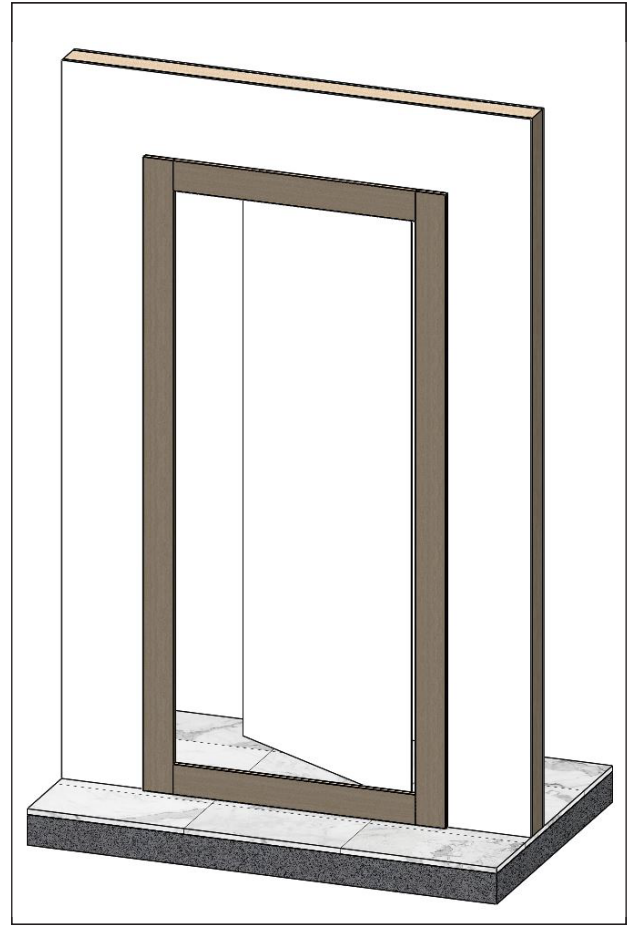

General Information

A mirror secret door will perfectly hide the entry to your basement, study, man cave, or any other room hidden room.

Our extensive experience and industry leading hardware provides superior concealment, security and quality.

Details

- Wood Species: American Maple
- Finish: Unfinished.
- Sizing: Fits a rough opening 38" wide x 82" tall.
- Swing Direction: In-swing
- Hinge Side: Left or Right
- Face Frame Corners: Shaker

Materials

When ordering your mirror glass you should ask for 1/8" thick safety backed glass, 33" wide and 77 1/2" tall.

Additional Customization

If you require additional customization beyond what is available on our website, please contact us for availability and a no-obligation price quote.

Key Dimensions

Use the following images to see the key dimensions of the product.

Front View - Closed

Front View - Open

Top View - Closed

Top View - Open