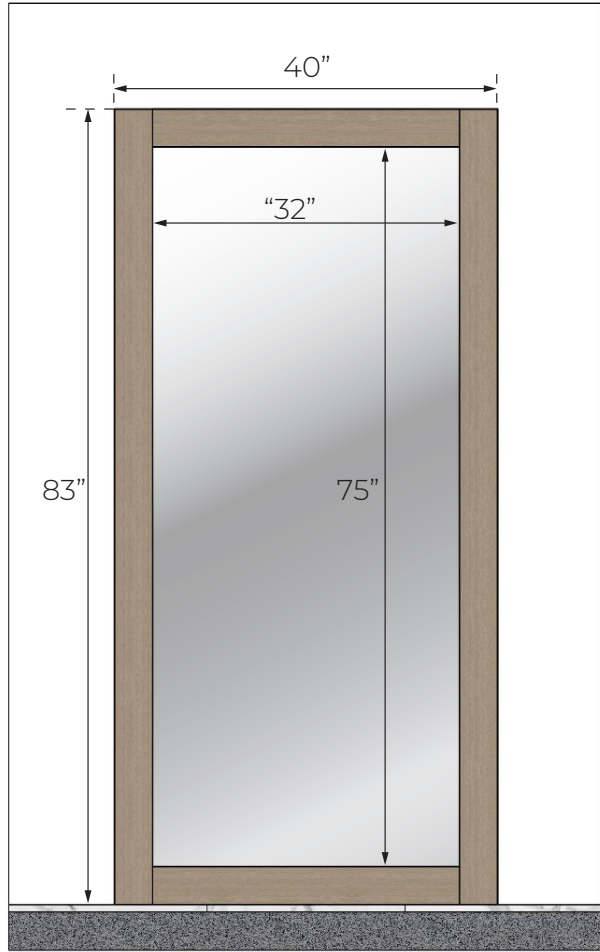

General Information

A mirror secret door will perfectly hide the entry to your basement, study, man cave, or any other room hidden room.

Our extensive experience and industry leading hardware provides superior concealment, security and quality.

Details

- Wood Species: American Maple
- Finish: Unfinished.
- Sizing: Fits a rough opening 38" wide x 82" tall.
- Swing Direction: In-swing
- Hinge Side: Left or Right
- Face Frame Corners: Shaker

Materials

When ordering your mirror glass you should ask for 1/8" thick safety backed glass, 33" wide and 77 1/2" tall.

Additional Customization

If you require additional customization beyond what is available on our website, please contact us for availability and a no-obligation price quote.

Key Dimensions

Use the following images to see the key dimensions of the product.

Front View - Closed

Front View - Open

Top View - Closed

Top View - Open