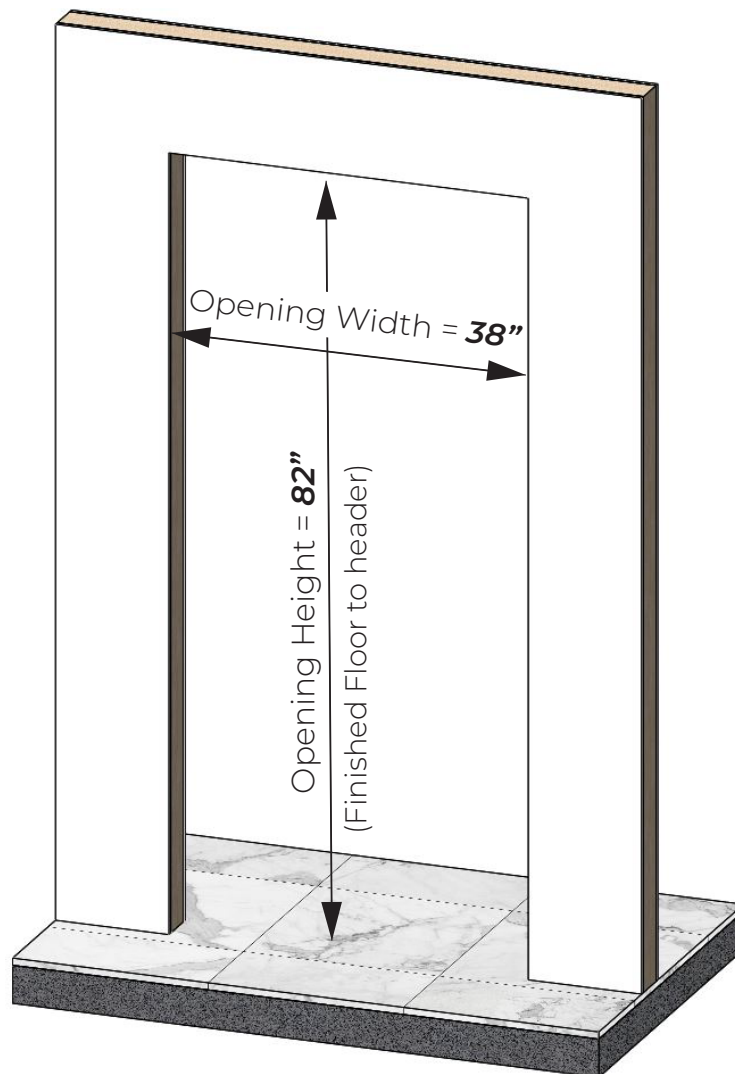

When ordering your mirror glass you should ask for 1/8" thick safety backed glass, 33" wide and 77 1/2" tall.

Additional Customization

If you require additional customization beyond what is available on our website, please contact us for availability and a no-obligation price quote.

Phone: 480-926-1742

Email: contact@hiddendoorstore.com

Wall Condition Requirements

The door must be installed in a wall opening that is plumb and level. The floor must be a hard surface (IE, concrete, wood, tile) and free of humps or bellies.

It is also recommended to use a level on the face of the wall surrounding the opening and verify that the surfaces are flat.

NOTE: The final quality of the concealment and function of the door depends heavily on the quality of the door opening. For best results, correct any wall or floor issues before beginning your installation.

Key Dimensions

Use the following images to see the key dimensions of the product.

Front View - Closed

Front View - Open

Top View - Closed

Top View - Open